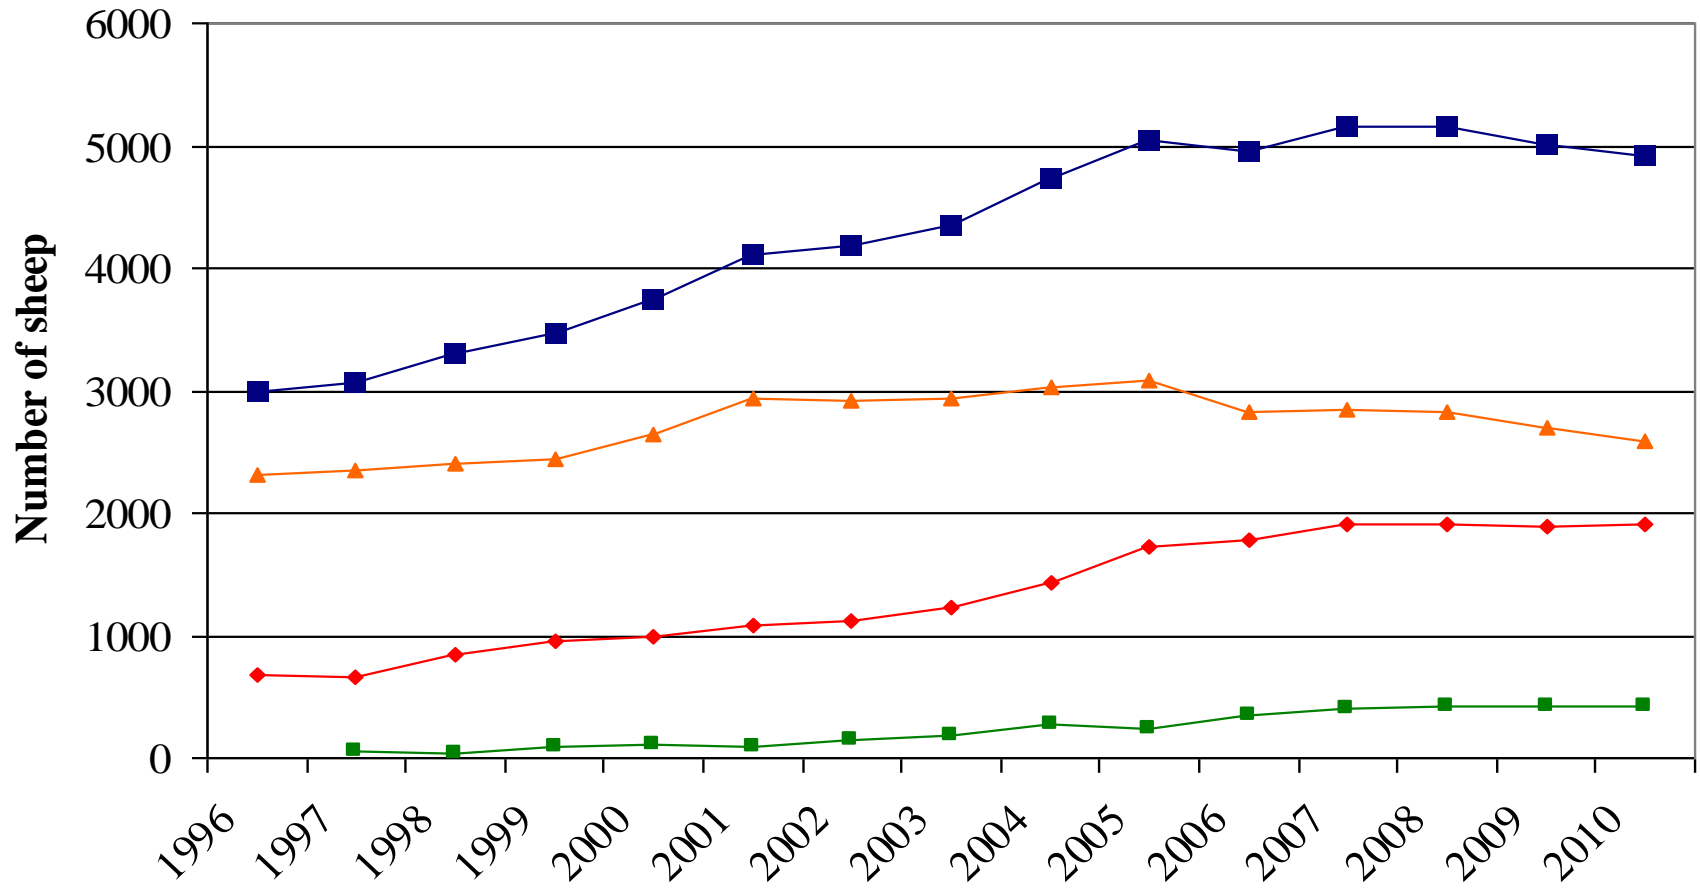

2011 DBC Utah Status Report

Utah Bighorn Sheep Distribution

-  California
-  Rocky
-  Desert

Bighorn Sheep Population Estimates

RM CA Desert Total

Bighorn Sheep Harvest

Transplants

- Recent Transplants
 - No new transplants since our 2009 update
- Future Transplant
 - California Bighorn
 - Deep Creek Mountains
 - Oak Creek Mountains

Conclusions and Future Management

- Bighorn Sheep
 - Overall, populations stable
 - Still have issues with domestics
 - GIS modeling for future transplants