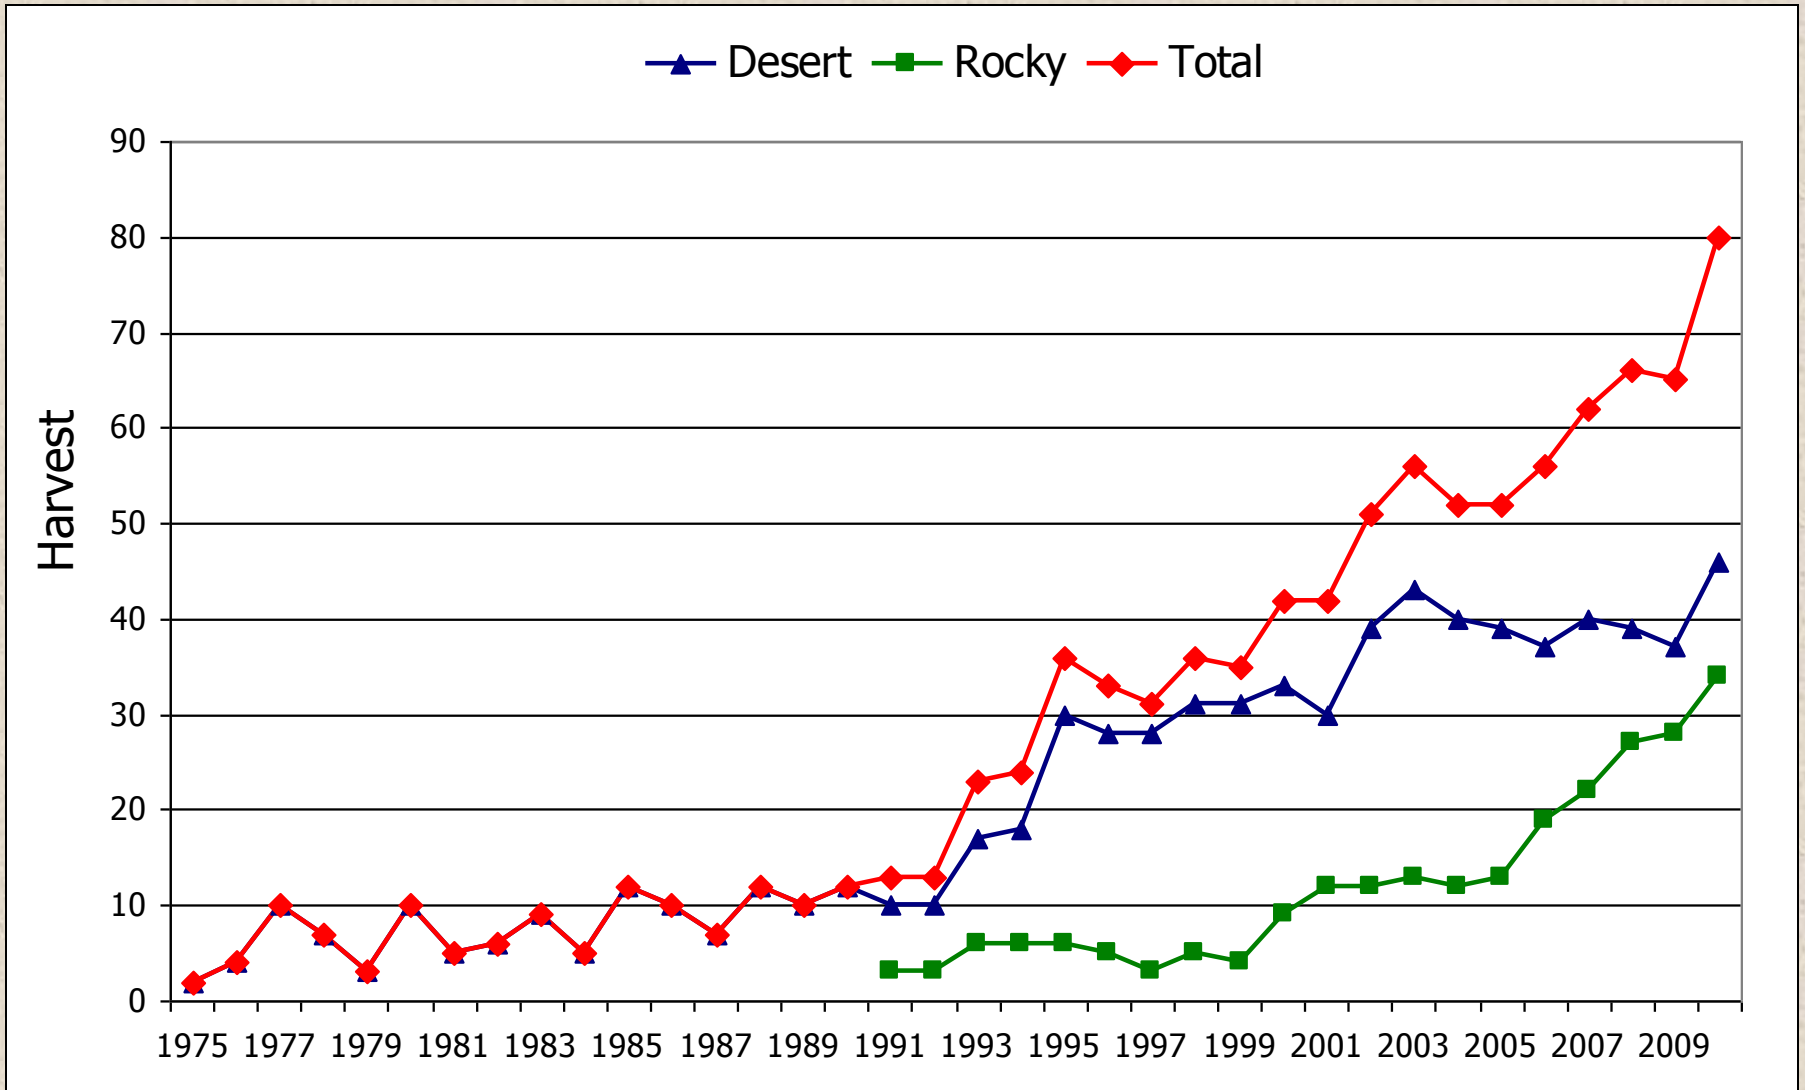

2011 DBC Utah Status Report

Utah Bighorn Sheep Distribution

-  California
-  Rocky
-  Desert

Bighorn Sheep Population Estimates

RM CA Desert Total

Bighorn Sheep Harvest

Transplants

- Recent Transplants
 - No new transplants since our 2009 update
- Future Transplant
 - California Bighorn
 - Deep Creek Mountains
 - Oak Creek Mountains

Conclusions and Future Management

- Bighorn Sheep
 - Overall, populations stable
 - Still have issues with domestics
 - GIS modeling for future transplants