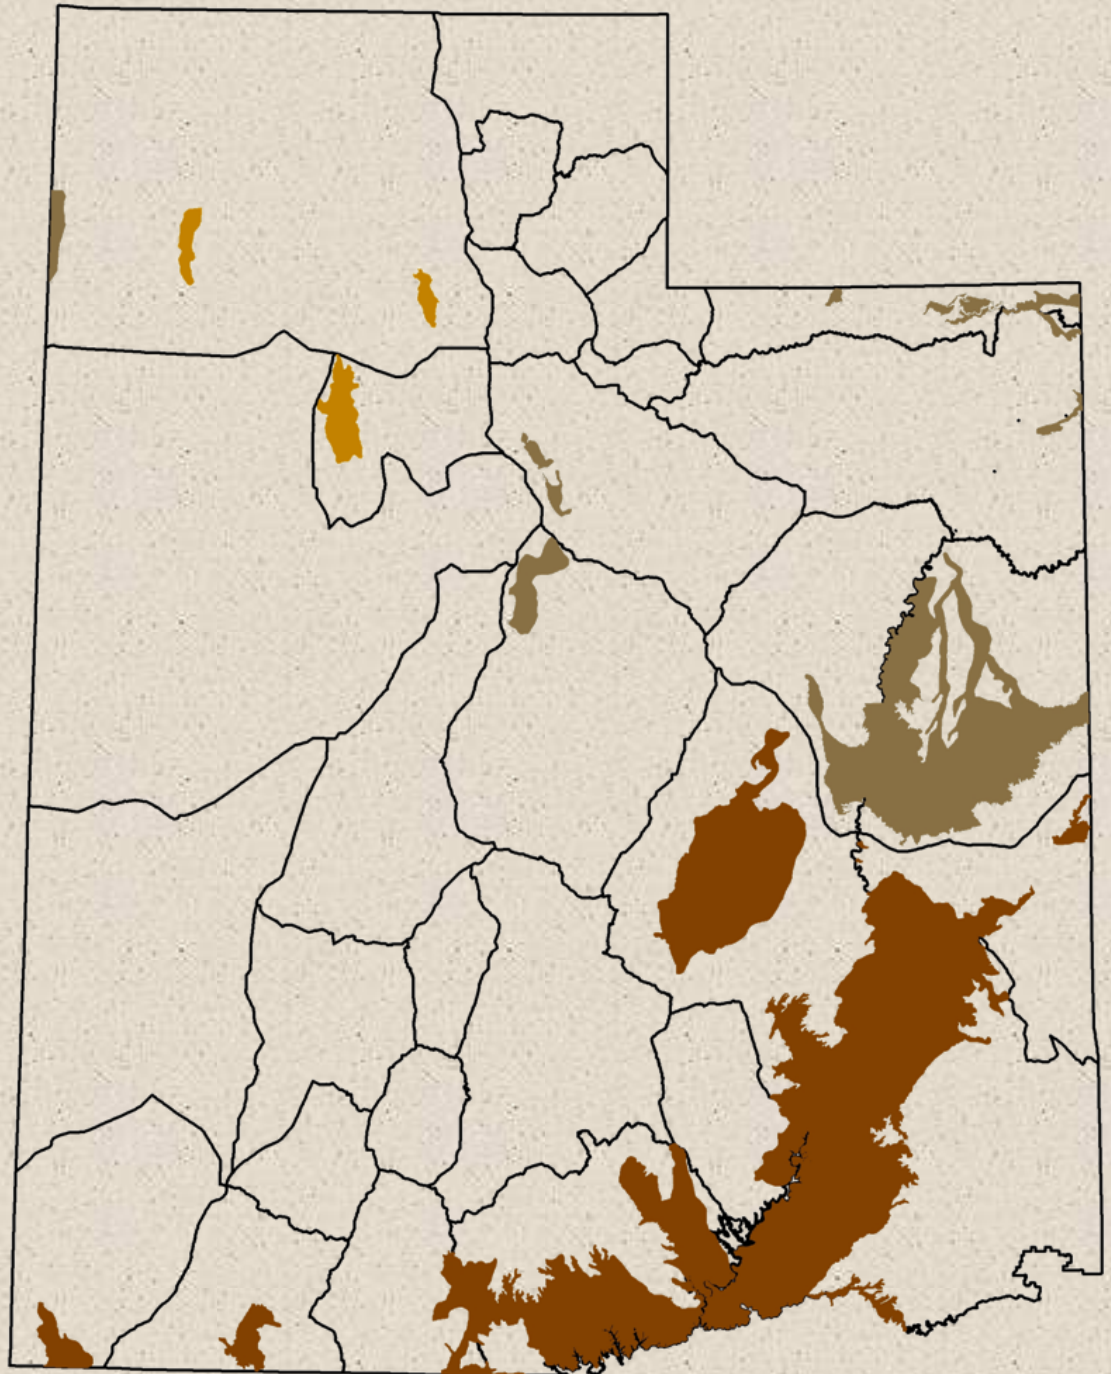

2011 DBC Utah Status Report

Utah Bighorn Sheep Distribution

-  California
-  Rocky
-  Desert

Bighorn Sheep Population Estimates

RM CA Desert Total

Bighorn Sheep Harvest

Transplants

- Recent Transplants
 - No new transplants since our 2009 update
- Future Transplant
 - California Bighorn
 - Deep Creek Mountains
 - Oak Creek Mountains

Research Projects

- Current Research
 - Desert Bighorn Study – La Sal, Potash
 - Rocky Mountain Bighorn study – Uintah Mountains

Management Challenges

- Disease
- Predators
- Recreation
- Urbanization
- Habitat Changes
- Wilderness